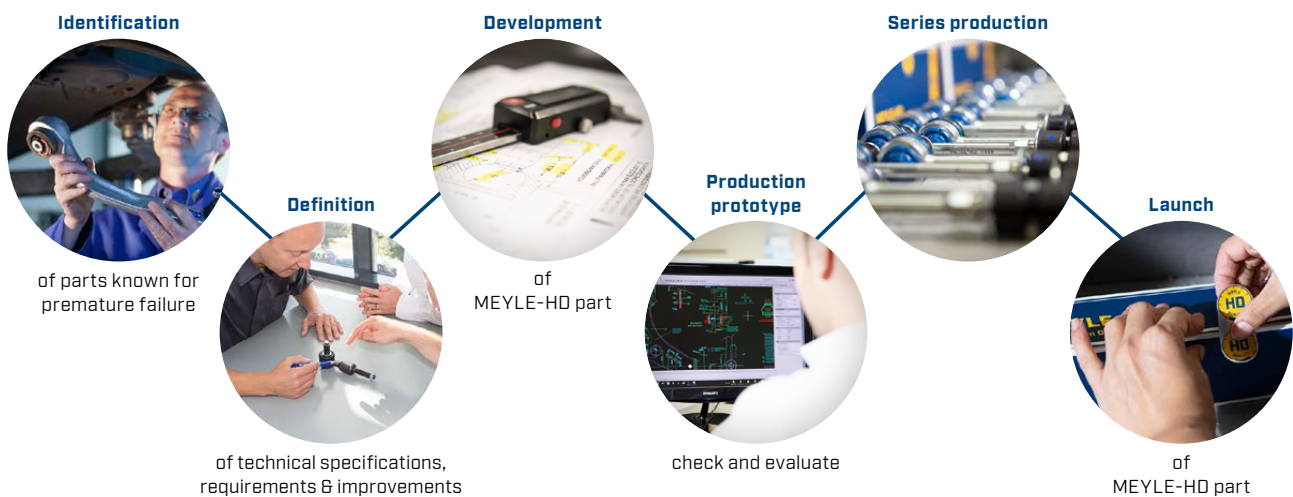

# MEYLE-HD: Better than OE!

An increasing number of recalls, poorly conceived technology in the vehicle and in the installed production parts, and complicated installation and removal – these often lead to anger and frustration for workshop employees and drivers!

MEYLE does it better: MEYLE-HD products are technically superior to the OE part, whilst the reinforced and optimised design and high-quality materials make them more durable and reliable – as a result, they simply last longer and often outperform OE parts. MEYLE engineers analyse these OE parts, their

weaknesses and potential for improvement, use their findings to develop better parts, and are involved in the entire process, from development to manufacturing at our own production facilities or at those of our international production partners.

### MEYLE-HD – simply impressive:

- Designed for a long service life: top-quality car parts which are technically superior to the OE part.
- Engineered and quality approved in Germany: multi-level re-engineering process by MEYLE experts
- 4 years warranty on all MEYLE-HD parts\*